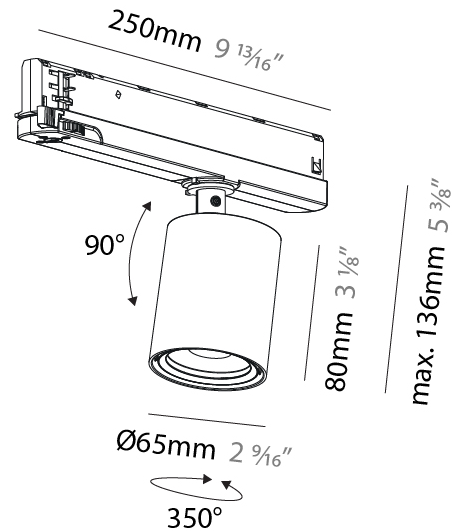

GENERAL

Series: Centriq
Subseries: Centriq In
Brand: Prolicht
Division: Architectural
Mounting Type: Track
Mounting Location: Ceiling
Subcategory: Spots

PHYSICAL

Shape: Cylinder
Diameter (mm): 65
Diameter (in): 2 ⁹/₁₆
Length (mm): 250
Length (in): 9 ¹³/₁₆
Height (mm): 136
Height (in): 5 ³/₈
Light Distribution: Adjustable / Direct
Weight (kg): 0.6
Fixture Finish: SSR / BKV / CWI / CRY / HAB / UFT / ITA / RUA / FTG / MYG / LOD / PUS / FRO / FUP / KIA / POP / BLS / SPG / MEY / GOH / GUM / CHC / COM / ABZ / JAG / OBR / MOS / ROR
Holder Finish: WHI / BLK
Accent Finish: SSR / BKV / CWI / CRY / HAB / LAG / UFT / ITA / RUA / RUR / MIC / FTG / MYG / TWT / LOD / PUS / FRO / FUP / KIA / POP / BLS / SPG / MEY / GOH / GUM / CHC / COM / ABZ / JAG
Fixture Material: Aluminum

ELECTRICAL

Lamp Type: LED (Zhaga Standard)
Input Wattage (W): 23
Total Output Wattage (W): 20.9
Dimming: Non-Dimmable / 0-10V Dimming
Driver Included: Yes
Driver Location: Integrated
Driver Type: Constant Current - 120Vac
Driver Class: Class 2
Input Voltage (V): 120

LED

Number of LEDs: 1
Color Temperature (*K): 2700 / 3000 / 3500 / 4000
Max. Delivered Lumen (lm): 1975 / 2056 / 2145 / 2245
Nominal Lumen (lm): 2429 / 2529 / 2638 / 2761
CRI: >90 CRI
Lamp Life (hrs): 50000

OPTICAL

Reflector°: 24 / 36 / 52
Adjustability: Rotational 360°; Tilt 90°

RATINGS AND CERTIFICATIONS

Certified By: Certified for North American Standards
IP rating: IP20